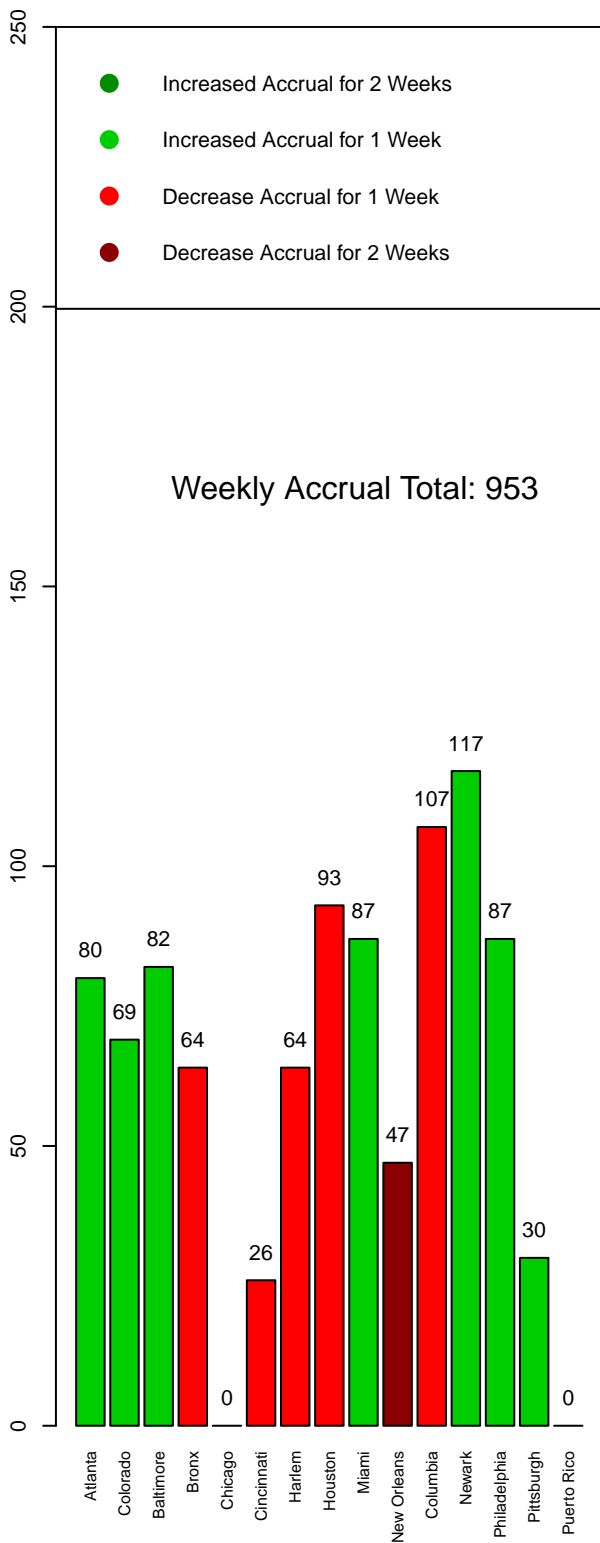

Venues Enrollments from Jul 26 – Jul 31

Venues Enrollments from Jul 19 – Jul 25

Venues Enrollments from Jul 12 – Jul 18